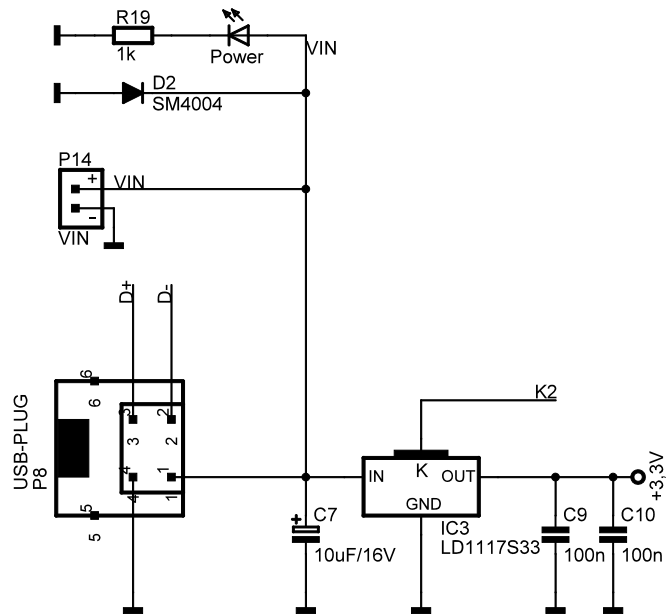

KEIL SOFTWARE

Project-Version: MCB950-v2.1
 Date / Time: 16.05.2006 09:49:07
 Sheet: 1/3

KEIL SOFTWARE
 Project-Version: MCB950-v2.1
 Date / Time: 16.05.2006 09:49:07
 Sheet: 2/3