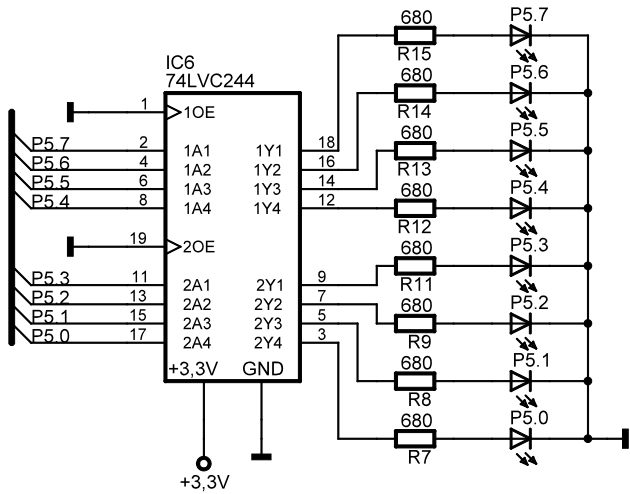

KEIL SOFTWARE

Project-Version: MCB950-v2.1
 Date / Time: 16.05.2006 09:49:07
 Sheet: 1/3

KEIL SOFTWARE
 Project-Version: MCB950-v2.1
 Date / Time: 16.05.2006 09:49:07
 Sheet: 2/3