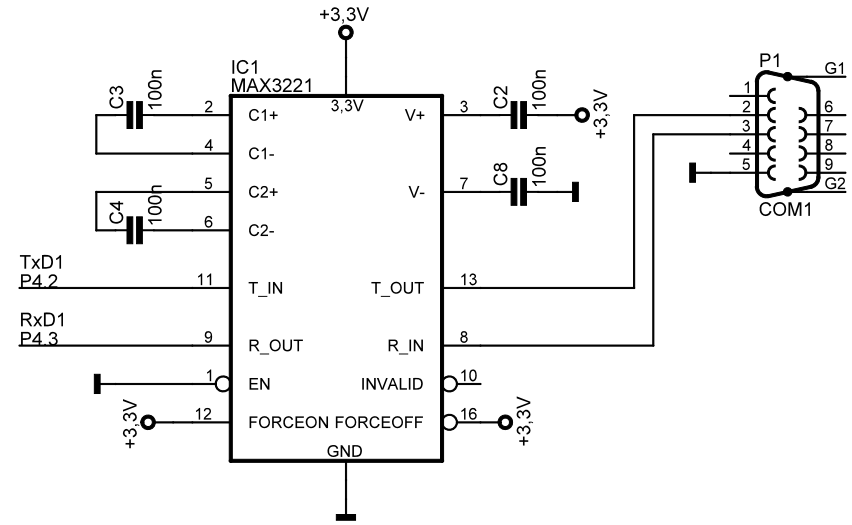

KEIL SOFTWARE

Project-Version: MCB950-v2.1
 Date / Time: 16.05.2006 09:49:07
 Sheet: 1/3

KEIL SOFTWARE
 Project-Version: MCB950-v2.1
 Date / Time: 16.05.2006 09:49:07
 Sheet: 2/3