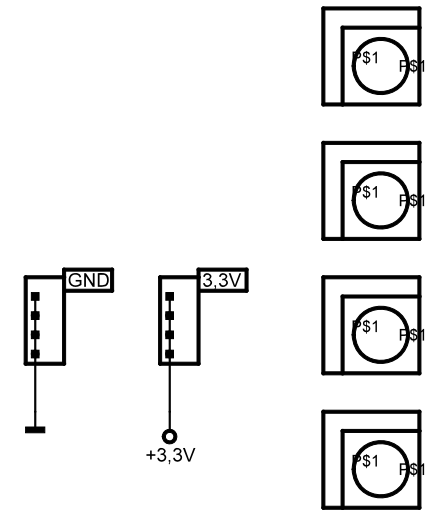

KEIL SOFTWARE

Project-Version: MCB950-v2.1
 Date / Time: 16.05.2006 09:49:07
 Sheet: 1/3

KEIL SOFTWARE
 Project-Version: MCB950-v2.1
 Date / Time: 16.05.2006 09:49:07
 Sheet: 2/3